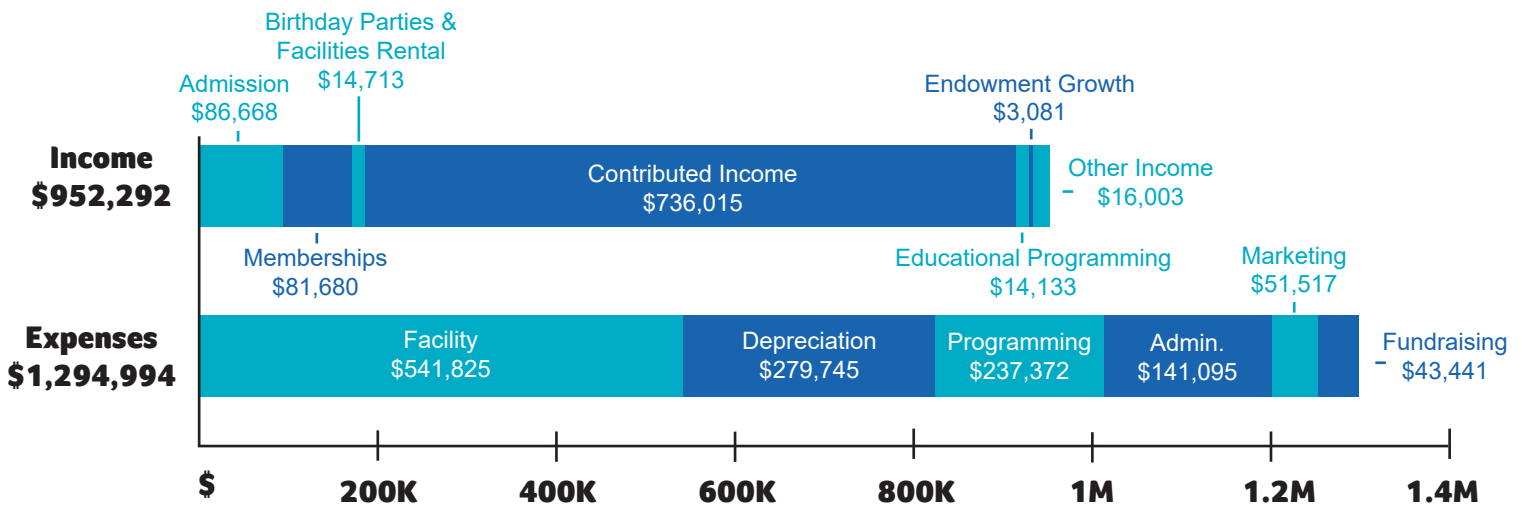

Financials

Empowered children. • Engaged Parents. • Energized Communities.

100 W. College Ave • Appleton, WI 54911 • 920.734.3226 • buildingforkids.org